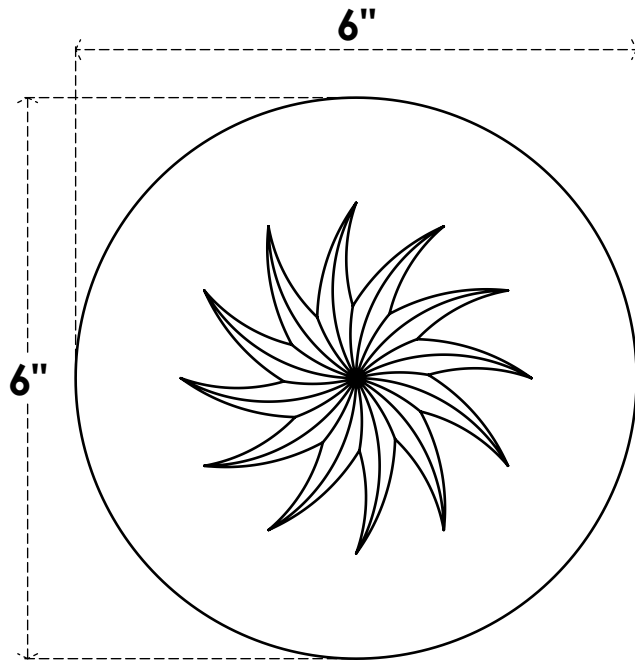

ROSP060X060X050GRY12

6"W X 6"H X 1/2"P STANDARD GRAYSON SPIRAL ROSETTE WITH SQUARE EDGE, ARCHITECTURAL GRADE PVC

FRONT

SIDE

EKENA MILLWORK
2300 WEST MAIN ST.
CLARKSVILLE, TX 75426
TOLL FREE: 866-607-0453
WWW.EKENAMILLWORK.COM