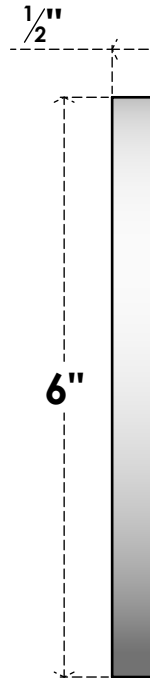

ROSP060X060X050GRY12

6"W X 6"H X 1/2"P STANDARD GRAYSON SPIRAL ROSETTE WITH SQUARE EDGE, ARCHITECTURAL GRADE PVC

FRONT

SIDE

EKENA MILLWORK
2300 WEST MAIN ST.
CLARKSVILLE, TX 75426
TOLL FREE: 866-607-0453
WWW.EKENAMILLWORK.COM

NOTES

1. INSTALLATION TO BE COMPLETED IN ACCORDANCE WITH MANUFACTURER'S SPECIFICATIONS.
2. DRAWING MAY NOT BE TO SCALE
3. THIS DRAWING IS INTENDED FOR DESIGN AND PLANNING PURPOSES ONLY.
4. ALL INFORMATION CONTAINED HEREIN WAS CURRENT AT THE TIME OF DEVELOPMENT BUT MUST BE REVIEWED AND APPROVED BY THE PRODUCT MANUFACTURER TO BE CONSIDERED ACCURATE.
5. ARCHITECTURAL GRADE PVC PRODUCTS ARE MADE FROM EXPANDED CELLULAR PVC AND COME NATURALLY WHITE BUT MAY BE PAINTED